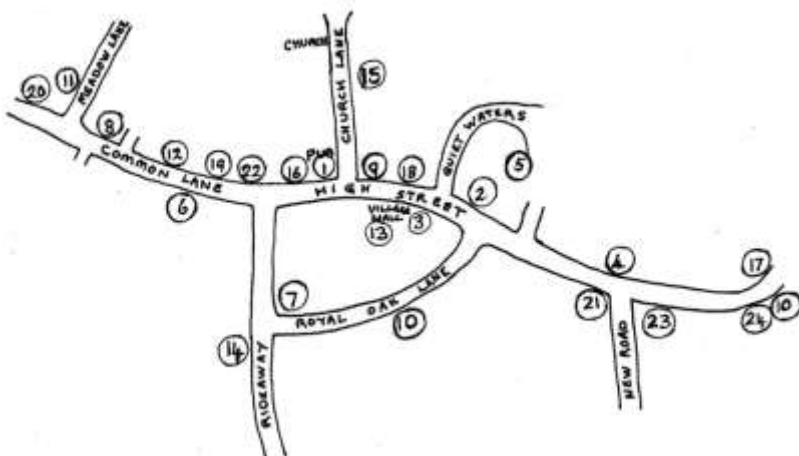

Advent Windows

Hemingford Abbots 2021

St Margaret's Church is once more celebrating the seasons of Advent and Christmastide and transforming our streets into a living Advent Calendar. Each day a new festive window will be unveiled, decorated with a symbol of the season. For puzzle-lovers, we have an added challenge this year: a festive phrase revealing the true spirit of the season can be discovered by solving an anagram of the letters found in each window. Solutions can be exchanged for modest prizes at St Margaret's on Christmas Day. We hope you will wrap up warm to follow the map and join our 'count up' to Christmas.

Download the Map from:

www.hemingfordabbots.org.uk

[facebook.com/hemingfordabbots](https://www.facebook.com/hemingfordabbots)

www.hemingfordhub.co.uk

Or

Pick up a print from the church.